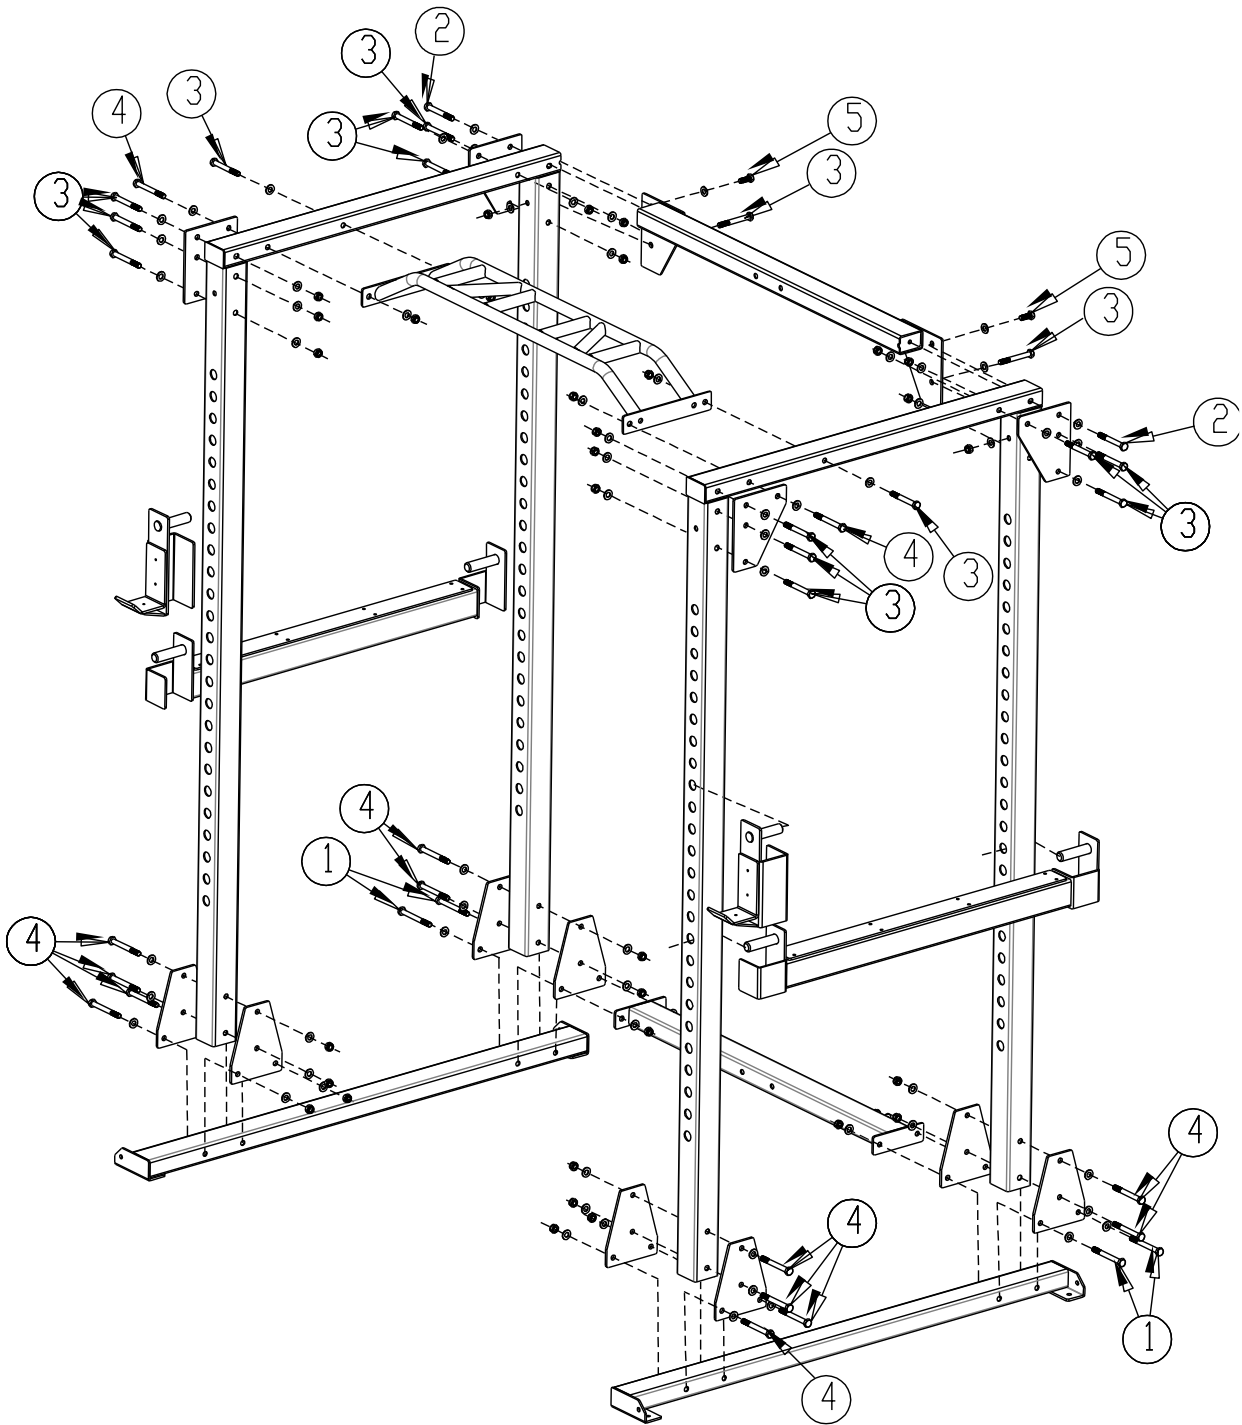

TOORX
PROFESSIONAL LINE

INSTRUCTION

WLX3600

Cod : GRLDTOORXWLX3600

Rev : 00

Ed : 04/20

PARTS LIST

NUMBER	DESCRIPTION	QUANTITY
1	BOLT M12*110 + TWO WASHERS + NUT	4
2	BOLT M12*95 + WASHER	2
3	BOLT M12*100 + TWO WASHERS + NUT	16
4	BOLT M12*105 + TWO WASHERS + NUT	14
5	BOLT M12*30 + WASHER	2