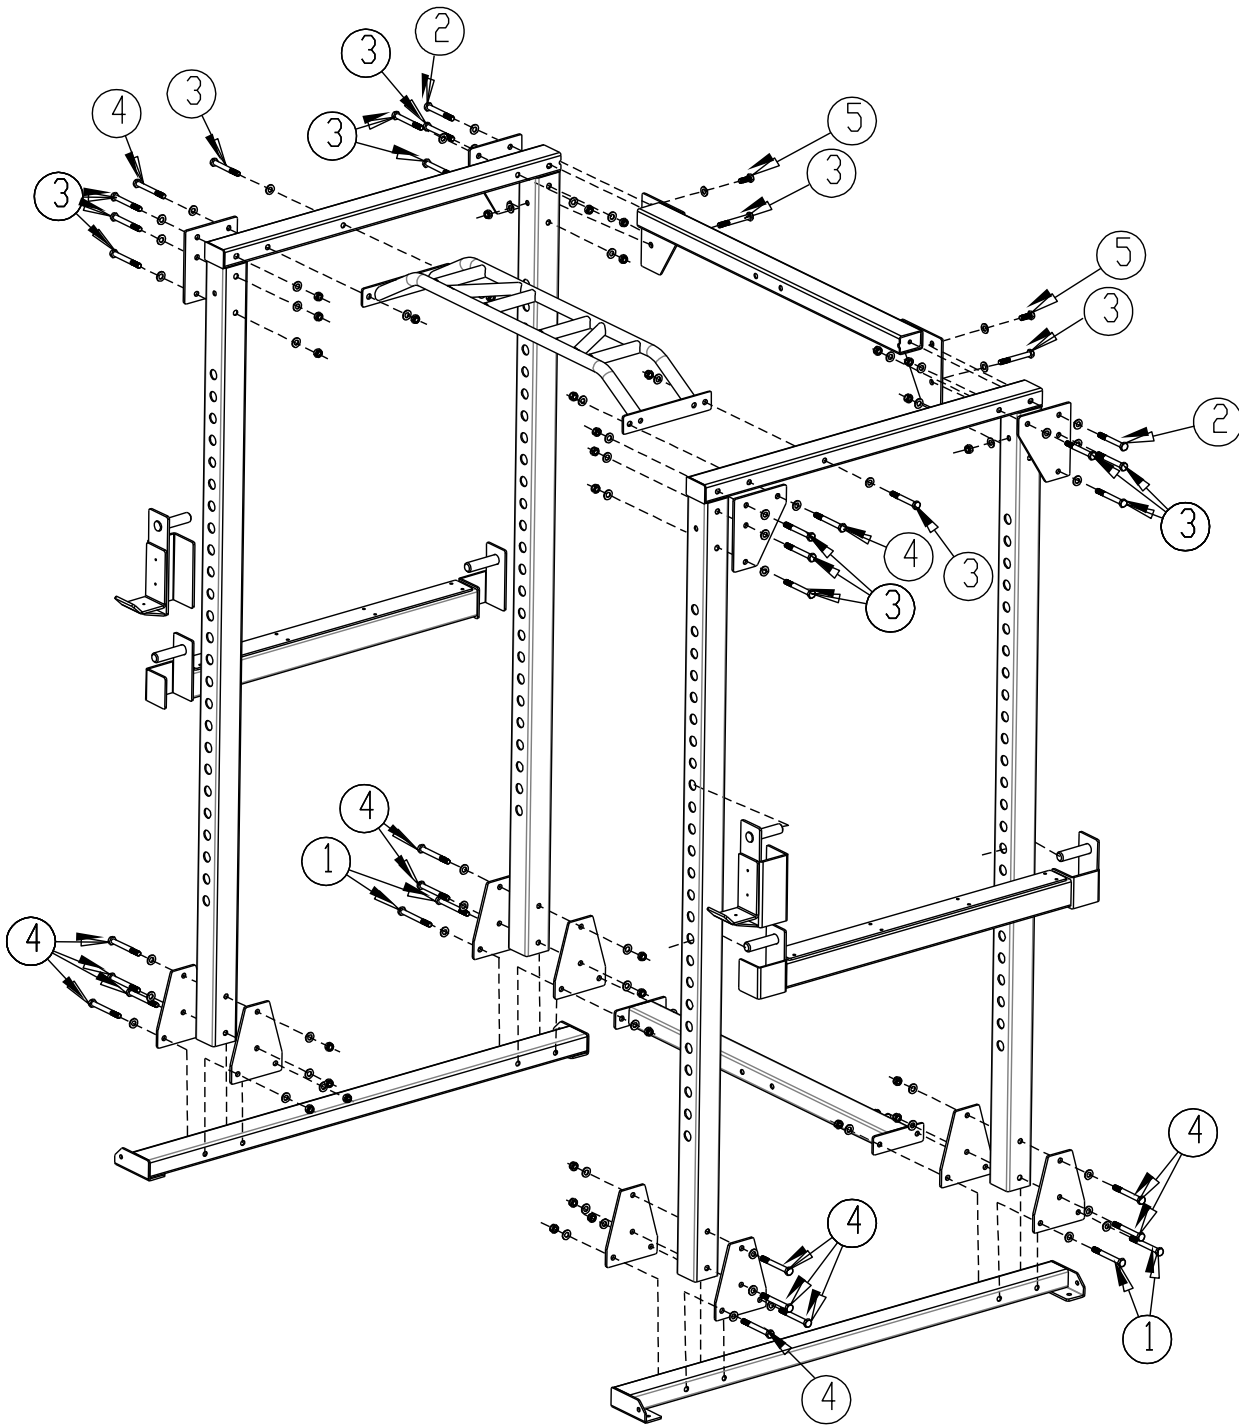

## WLX3600

Cod : GRLDTOORXWLX3600

Rev : 00

Ed : 04/20

## PARTS LIST

NUMBER	DESCRIPTION	QUANTITY
1	BOLT M12*110 + TWO WASHERS + NUT	4
2	BOLT M12*95 + WASHER	2
3	BOLT M12*100 + TWO WASHERS + NUT	16
4	BOLT M12*105 + TWO WASHERS + NUT	14
5	BOLT M12*30 + WASHER	2