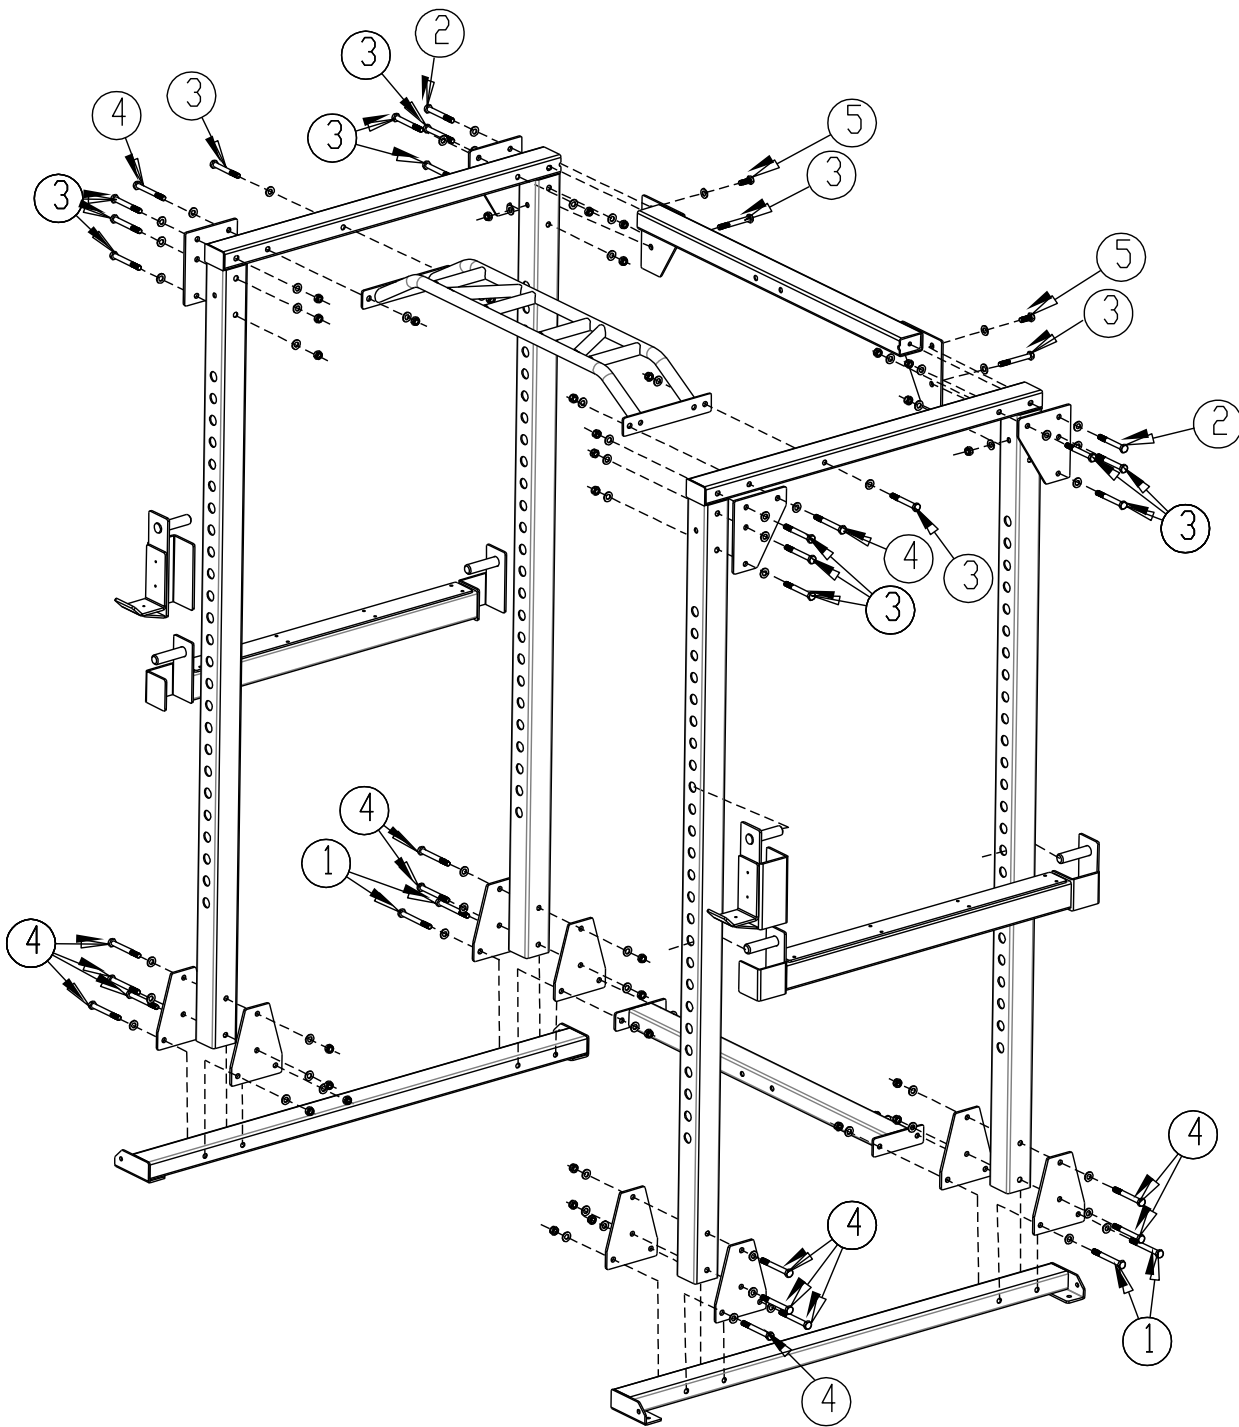

TOORX
PROFESSIONAL LINE

BEDIENUNGSANLEITUNG

WLX3600

Cod : GRLDTOORXWLX3600

Rev : 00

Ed : 04/20

PARTS LIST

NUMBER	DESCRIPTION	QUANTITY
1	BOLT M12*110 + TWO WASHERS + NUT	4
2	BOLT M12*95 + WASHER	2
3	BOLT M12*100 + TWO WASHERS + NUT	16
4	BOLT M12*105 + TWO WASHERS + NUT	14
5	BOLT M12*30 + WASHER	2