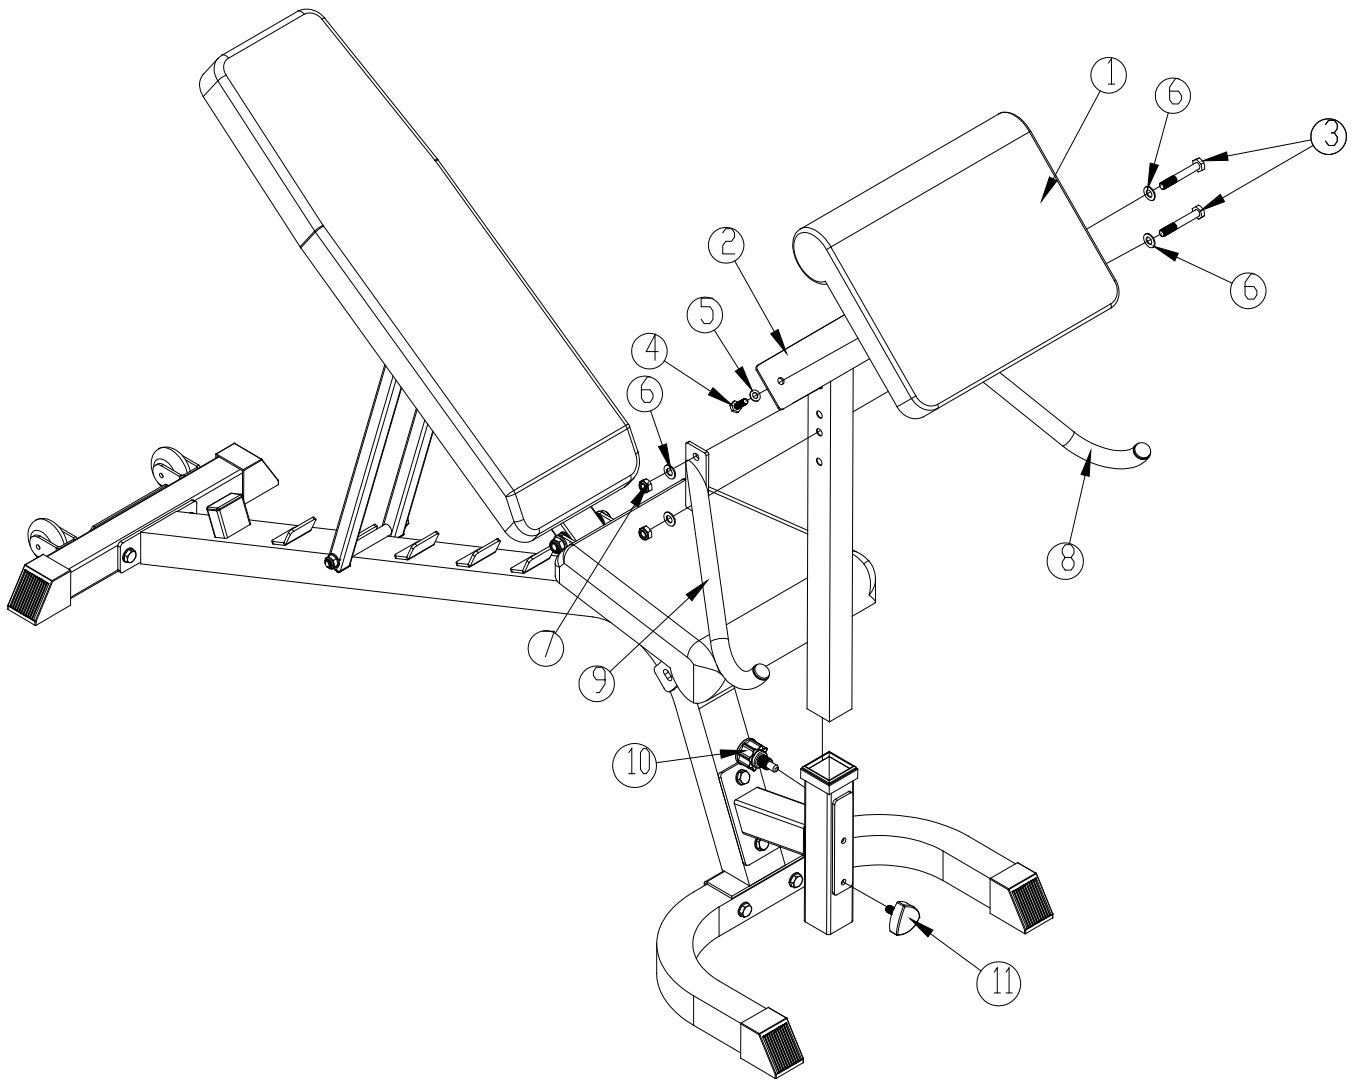

PARTS LIST

NUMBER	DESCRIPTION	QUANTITY
1	ELBOW PADS	1
2	ELBOW ADVANCE EXPENDITURE FRAME	1
3	BOLT M10*70 + TWO WASHERS + NUT	2
4	BOLT M8*25 + WASHER	2
5	WASHER $\Phi 8$	2
6	WASHER $\Phi 10$	4
7	NUT M10	2
8	THE LEFT HAND	1
9	THE RIGHT HAND	1
10	SPRING PULL PIN	1
11	TRIANGLE CHECK TIGHT	1