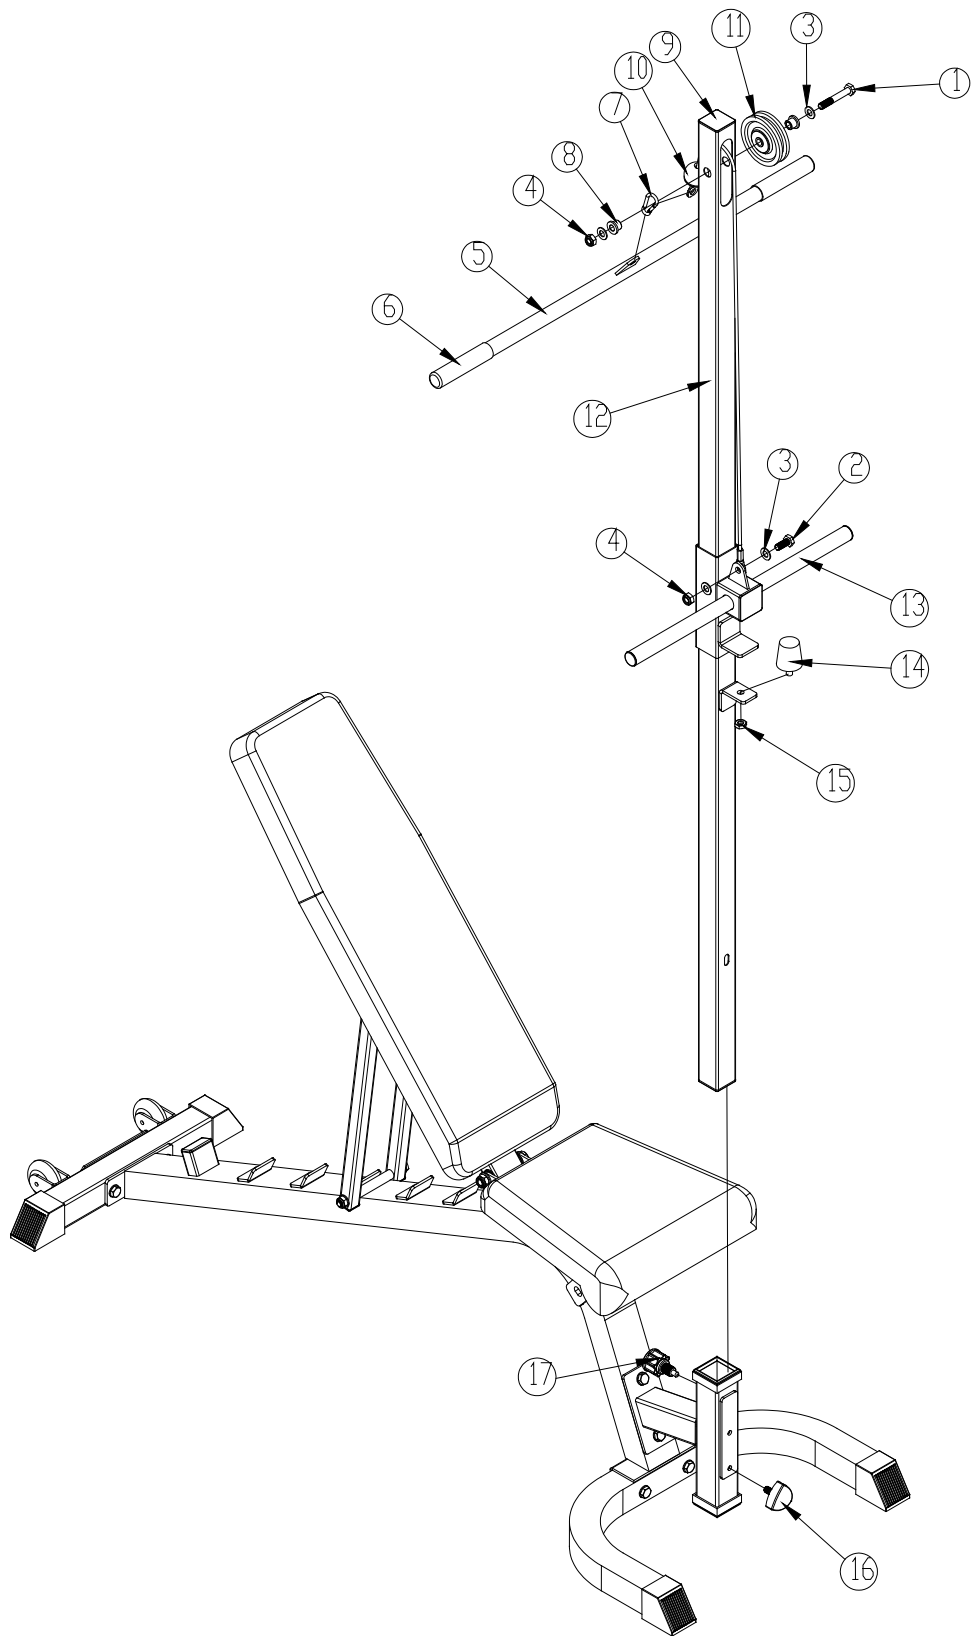

## PARTS LIST

NUMBER	DESCRIPTION	QUANTITY
1	BOLT M10*75 + TWO WASHERS + NUT	5
2	BOLT M10*70 + TWO WASHERS + NUT	2
3	BOLT M10*145 + TWO WASHERS + NUT	2
4	BOLT M12*95 + TWO WASHERS + NUT	2
5	BOLT M8*20 + WASHER	8
6	BOLT M10*75 + TWO WASHERS + NUT	2
7	BOLT M10*75 + TWO WASHERS + NUT	1

## PARTS LIST

<b>NUMBER</b>	<b>DESCRIPTION</b>	<b>QUANTITY</b>
8	INCLINED FOOT SET 50*50	4
9	AFTER THE FOOT	1
10	REINFORCING PIECE	1
11	CASTOR	2
12	WASHER $\Phi$ 10	18
13	NUT M10	9
15	CASTOR	1
16	THE MAIN FRAME	1
17	THE PIPE PLUG	2
18	THE BACK SUPPORT	2
19	PLATE MAT PIPE	1
20	Back cushion	1
21	CASTOR	1
22	NUT M10	9
23	WASHER $\Phi$ 10	18
24	BEFORE THE FOOT	1
25	THE ADJUSTABLE TUBE	1
26	CUSHION SUPPORT	1
27	PULL PIN NUT	1
28	TRIANGLE CHECK TIGHT	1
29	SQUARE HOLLOW SLEEVE	1
30	FOAM TUBE	1
31	THE CUSHION	1
32	WRAPPING FOAM	6
33	FOAM END COVER	6
34	KICK PIPE FITTINGS	1
35	FOAM END COVER	6
36	THE PLUG	4
37	HOLLOW SLEEVE OF ROUND PIPE	1
38	THE BELL OF TUBE	1
39	CASING	1

## PARTS LIST

NUMBER	DESCRIPTION	QUANTITY
1	ELBOW PADS	1
2	ELBOW ADVANCE EXPENDITURE FRAME	1
3	BOLT M10*70 + TWO WASHERS + NUT	2
4	BOLT M8*25 + WASHER	2
5	WASHER $\Phi 8$	2
6	WASHER $\Phi 10$	4
7	NUT M10	2
8	THE LEFT HAND	1
9	THE RIGHT HAND	1
10	SPRING PULL PIN	1
11	TRIANGLE CHECK TIGHT	1

## PARTS LIST

<b>NUMBER</b>	<b>DESCRIPTION</b>	<b>QUANTITY</b>
1	BOLT M10*65 + TWO WASHERS + NUT	1
2	BOLT M10*23 + TWO WASHERS + NUT	1
3	WASHER $\Phi$ 10	4
4	NUT M10	2
5	ON THE PULL	1
6	THE GLOVES	2
7	MOUNTAINEERING BUCKLE	1
8	PULLEY AUXILIARY SLEEVE	2
9	THE PLUG	2
10	WIRE ROPE LOCK	1
11	THE PULLEY	1
12	THE MAIN FRAME	1
13	THE SLIDER	1
14	CONICAL BUFFER	1
15	HEXAGONAL NUT	1
16	TRIANGLE CHECK TIGHT	1
17	SPRING PULL PIN	1