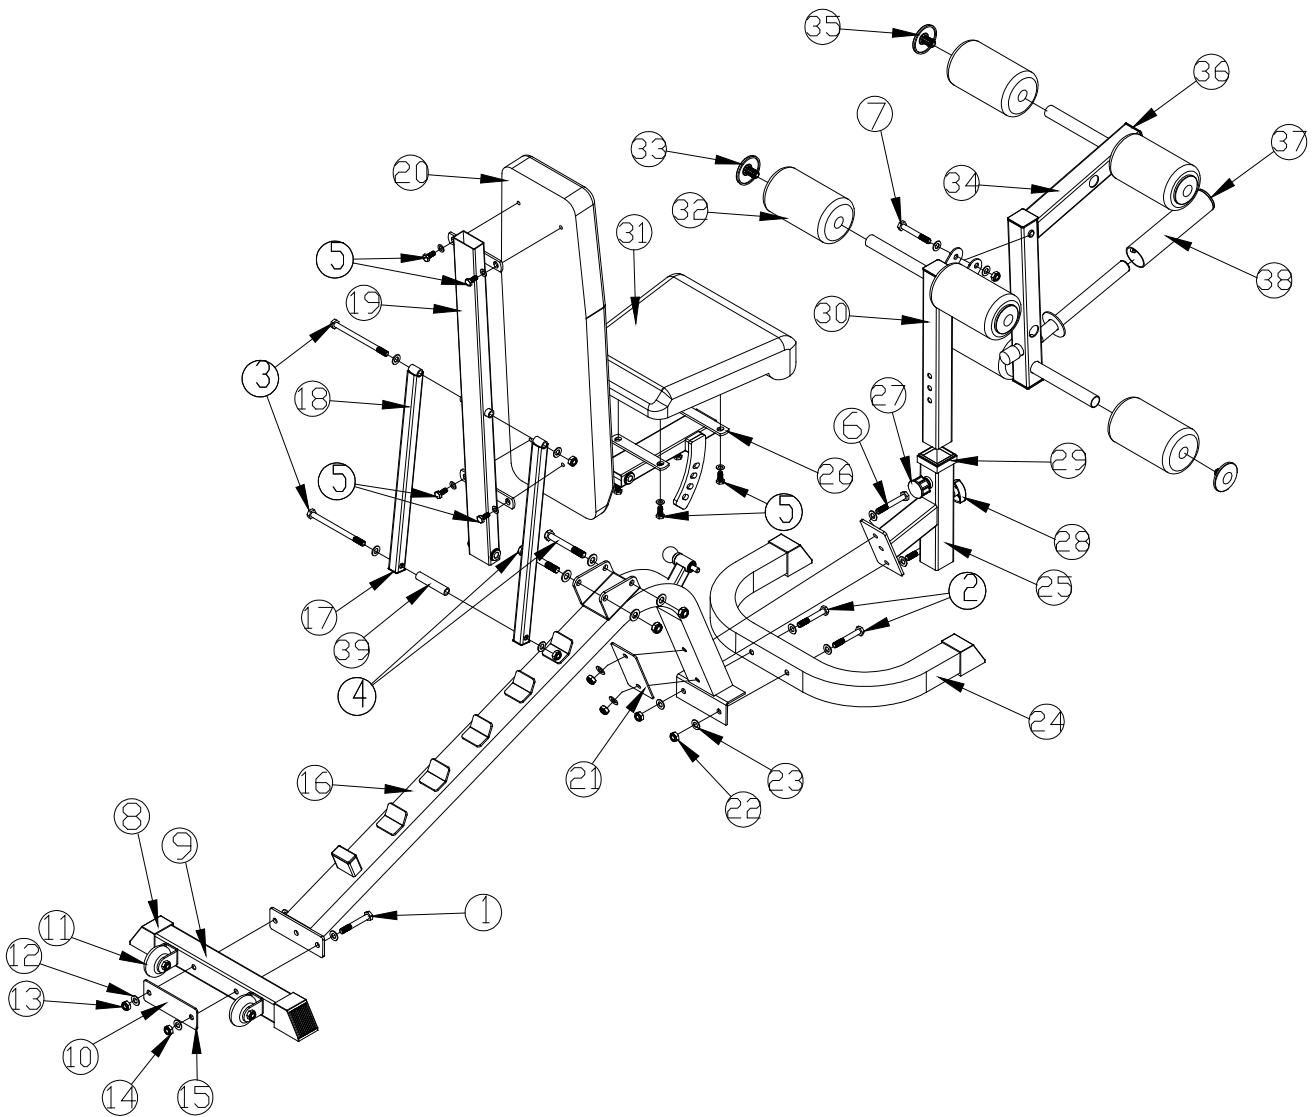

## PARTS LIST

NUMBER	DESCRIPTION	QUANTITY
1	BOLT M10*75 + TWO WASHERS + NUT	5
2	BOLT M10*70 + TWO WASHERS + NUT	2
3	BOLT M10*145 + TWO WASHERS + NUT	2
4	BOLT M12*95 + TWO WASHERS + NUT	2
5	BOLT M8*20 + WASHER	8
6	BOLT M10*75 + TWO WASHERS + NUT	2
7	BOLT M10*75 + TWO WASHERS + NUT	1

## PARTS LIST

<b>NUMBER</b>	<b>DESCRIPTION</b>	<b>QUANTITY</b>
8	INCLINED FOOT SET 50*50	4
9	AFTER THE FOOT	1
10	REINFORCING PIECE	1
11	CASTOR	2
12	WASHER $\Phi$ 10	18
13	NUT M10	9
15	CASTOR	1
16	THE MAIN FRAME	1
17	THE PIPE PLUG	2
18	THE BACK SUPPORT	2
19	PLATE MAT PIPE	1
20	Back cushion	1
21	CASTOR	1
22	NUT M10	9
23	WASHER $\Phi$ 10	18
24	BEFORE THE FOOT	1
25	THE ADJUSTABLE TUBE	1
26	CUSHION SUPPORT	1
27	PULL PIN NUT	1
28	TRIANGLE CHECK TIGHT	1
29	SQUARE HOLLOW SLEEVE	1
30	FOAM TUBE	1
31	THE CUSHION	1
32	WRAPPING FOAM	6
33	FOAM END COVER	6
34	KICK PIPE FITTINGS	1
35	FOAM END COVER	6
36	THE PLUG	4
37	HOLLOW SLEEVE OF ROUND PIPE	1
38	THE BELL OF TUBE	1
39	CASING	1

## PARTS LIST

NUMBER	DESCRIPTION	QUANTITY
1	ELBOW PADS	1
2	ELBOW ADVANCE EXPENDITURE FRAME	1
3	BOLT M10*70 + TWO WASHERS + NUT	2
4	BOLT M8*25 + WASHER	2
5	WASHER $\Phi 8$	2
6	WASHER $\Phi 10$	4
7	NUT M10	2
8	THE LEFT HAND	1
9	THE RIGHT HAND	1
10	SPRING PULL PIN	1
11	TRIANGLE CHECK TIGHT	1

## PARTS LIST

<b>NUMBER</b>	<b>DESCRIPTION</b>	<b>QUANTITY</b>
1	BOLT M10*65 + TWO WASHERS + NUT	1
2	BOLT M10*23 + TWO WASHERS + NUT	1
3	WASHER $\Phi$ 10	4
4	NUT M10	2
5	ON THE PULL	1
6	THE GLOVES	2
7	MOUNTAINEERING BUCKLE	1
8	PULLEY AUXILIARY SLEEVE	2
9	THE PLUG	2
10	WIRE ROPE LOCK	1
11	THE PULLEY	1
12	THE MAIN FRAME	1
13	THE SLIDER	1
14	CONICAL BUFFER	1
15	HEXAGONAL NUT	1
16	TRIANGLE CHECK TIGHT	1
17	SPRING PULL PIN	1