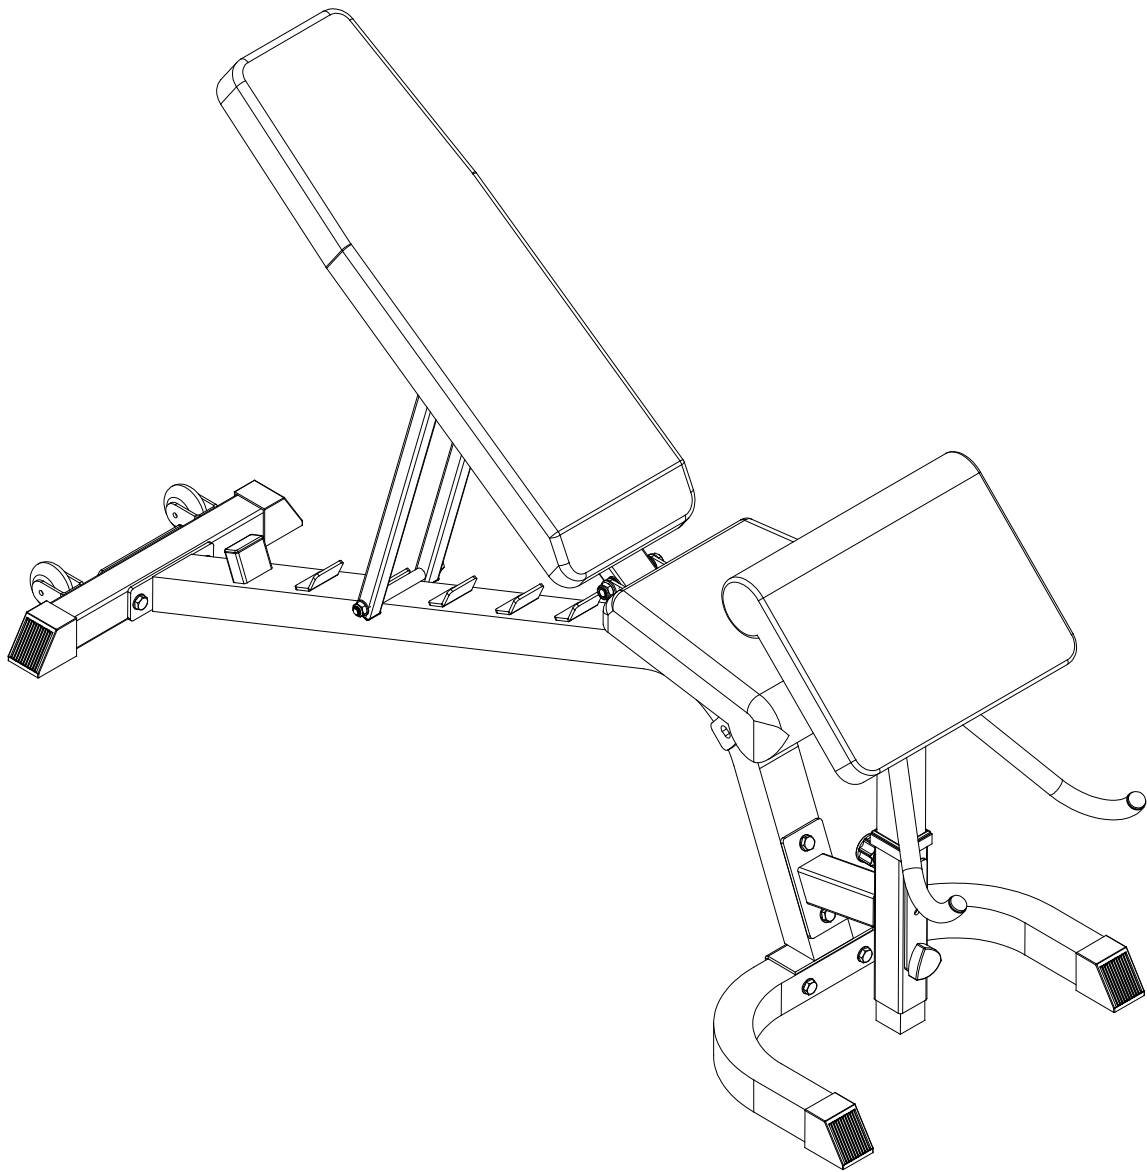

PARTS LIST

NUMBER	DESCRIPTION	QUANTITY
8	INCLINED FOOT SET 50*50	4
9	AFTER THE FOOT	1
10	REINFORCING PIECE	1
11	CASTOR	2
12	WASHER Φ10	18
13	NUT M10	9
15	CASTOR	1
16	THE MAIN FRAME	1
17	THE PIPE PLUG	2
18	THE BACK SUPPORT	2
19	PLATE MAT PIPE	1
20	Back cushion	1
21	CASTOR	1
22	NUT M10	9
23	WASHER Φ10	18
24	BEFORE THE FOOT	1
25	THE ADJUSTABLE TUBE	1
26	CUSHION SUPPORT	1
27	PULL PIN NUT	1
28	TRIANGLE CHECK TIGHT	1
29	SQUARE HOLLOW SLEEVE	1
30	FOAM TUBE	1
31	THE CUSHION	1
32	WRAPPING FOAM	6
33	FOAM END COVER	6
34	KICK PIPE FITTINGS	1
35	FOAM END COVER	6
36	THE PLUG	4
37	HOLLOW SLEEVE OF ROUND PIPE	1
38	THE BELL OF TUBE	1
39	CASING	1

Arm Curl Optional