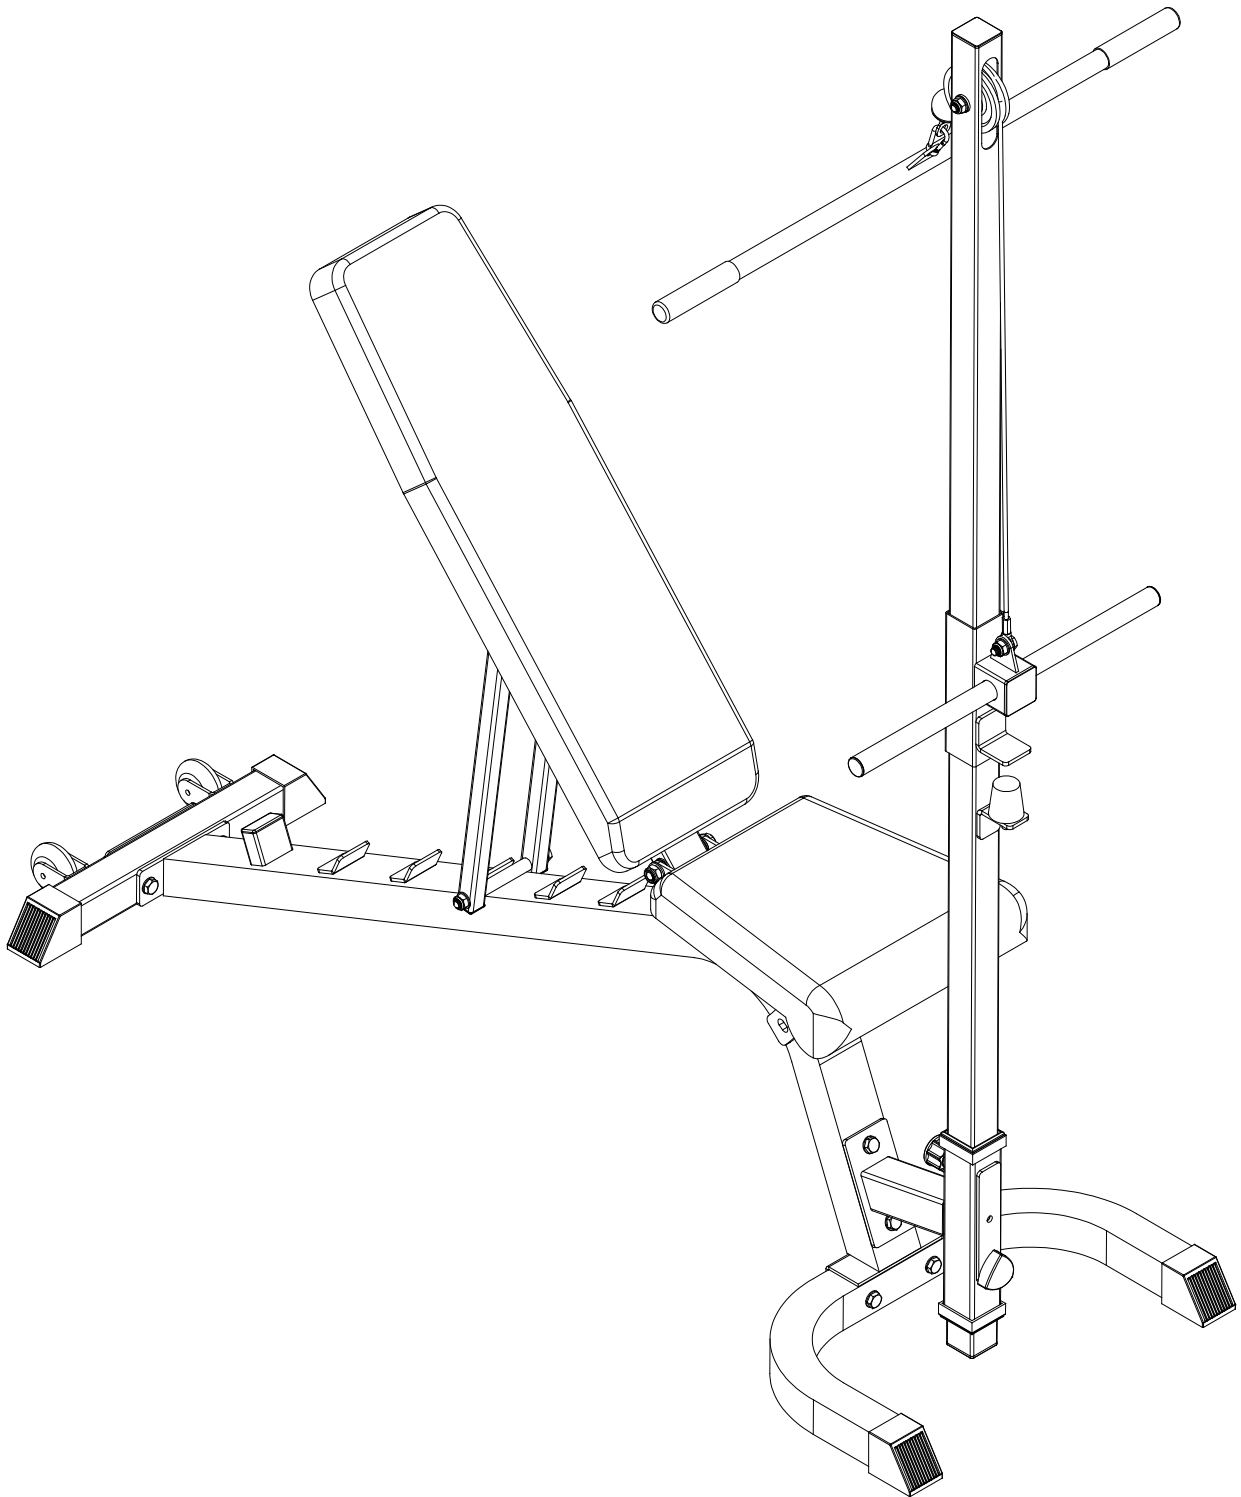

## PARTS LIST

<b>NUMBER</b>	<b>DESCRIPTION</b>	<b>QUANTITY</b>
8	INCLINED FOOT SET 50*50	4
9	AFTER THE FOOT	1
10	REINFORCING PIECE	1
11	CASTOR	2
12	WASHER $\Phi$ 10	18
13	NUT M10	9
15	CASTOR	1
16	THE MAIN FRAME	1
17	THE PIPE PLUG	2
18	THE BACK SUPPORT	2
19	PLATE MAT PIPE	1
20	Back cushion	1
21	CASTOR	1
22	NUT M10	9
23	WASHER $\Phi$ 10	18
24	BEFORE THE FOOT	1
25	THE ADJUSTABLE TUBE	1
26	CUSHION SUPPORT	1
27	PULL PIN NUT	1
28	TRIANGLE CHECK TIGHT	1
29	SQUARE HOLLOW SLEEVE	1
30	FOAM TUBE	1
31	THE CUSHION	1
32	WRAPPING FOAM	6
33	FOAM END COVER	6
34	KICK PIPE FITTINGS	1
35	FOAM END COVER	6
36	THE PLUG	4
37	HOLLOW SLEEVE OF ROUND PIPE	1
38	THE BELL OF TUBE	1
39	CASING	1

# Arm Curl Optional

## PARTS LIST

NUMBER	DESCRIPTION	QUANTITY
1	ELBOW PADS	1
2	ELBOW ADVANCE EXPENDITURE FRAME	1
3	BOLT M10*70 + TWO WASHERS + NUT	2
4	BOLT M8*25 + WASHER	2
5	WASHER $\Phi 8$	2
6	WASHER $\Phi 10$	4
7	NUT M10	2
8	THE LEFT HAND	1
9	THE RIGHT HAND	1
10	SPRING PULL PIN	1
11	TRIANGLE CHECK TIGHT	1

## PARTS LIST

<b>NUMBER</b>	<b>DESCRIPTION</b>	<b>QUANTITY</b>
1	BOLT M10*65 + TWO WASHERS + NUT	1
2	BOLT M10*23 + TWO WASHERS + NUT	1
3	WASHER $\Phi$ 10	4
4	NUT M10	2
5	ON THE PULL	1
6	THE GLOVES	2
7	MOUNTAINEERING BUCKLE	1
8	PULLEY AUXILIARY SLEEVE	2
9	THE PLUG	2
10	WIRE ROPE LOCK	1
11	THE PULLEY	1
12	THE MAIN FRAME	1
13	THE SLIDER	1
14	CONICAL BUFFER	1
15	HEXAGONAL NUT	1
16	TRIANGLE CHECK TIGHT	1
17	SPRING PULL PIN	1