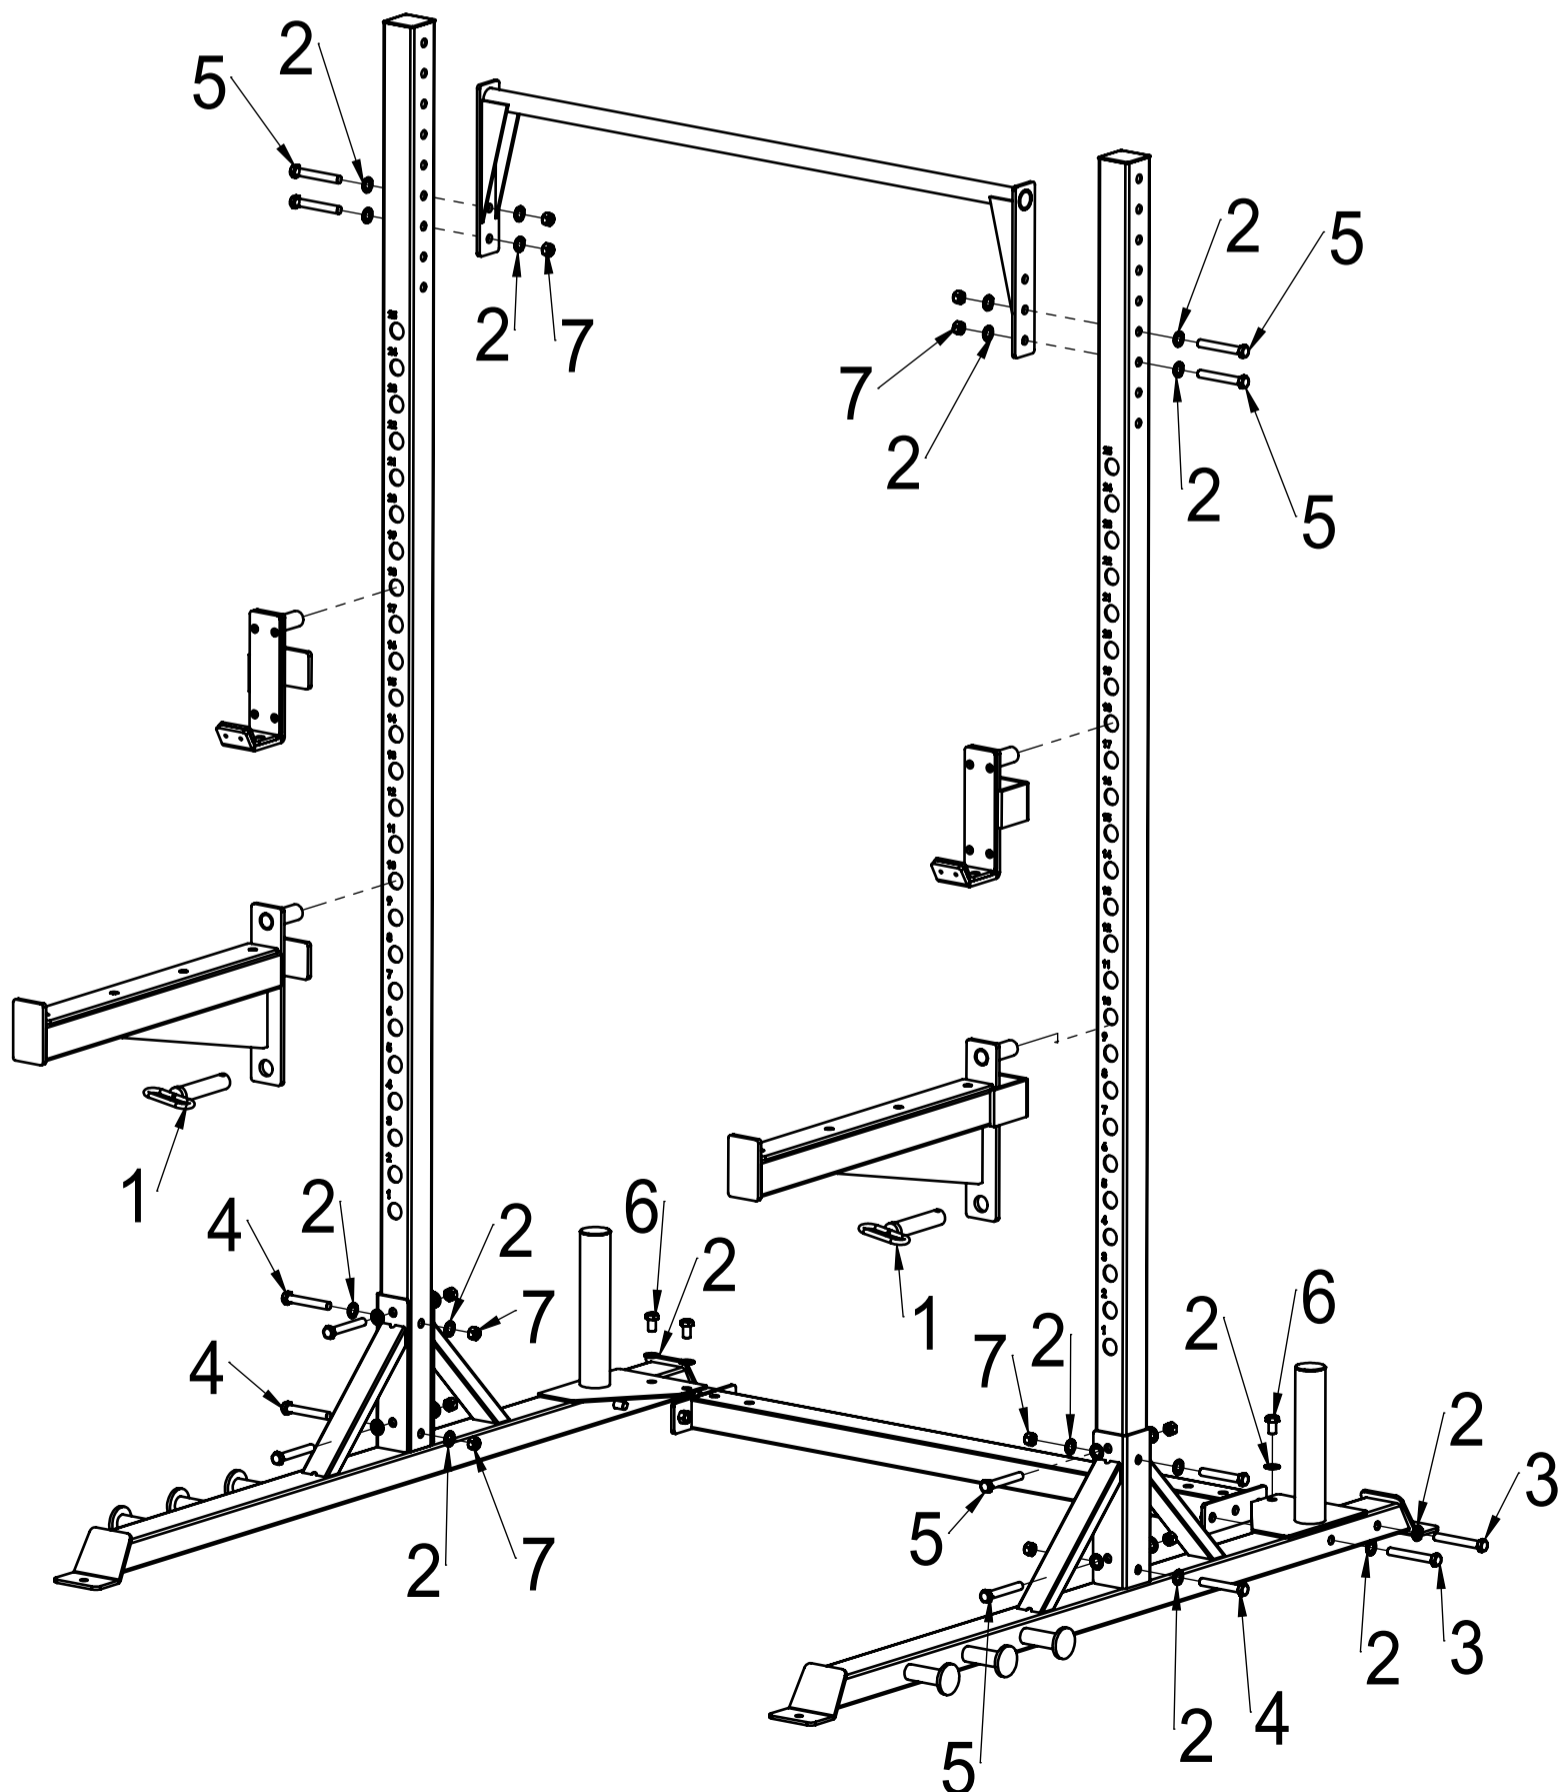

TOORX
PROFESSIONAL LINE

BEDIENUNGSANLEITUNG

WLX3200

Cod : GRLDTOORXWLX3200

Rev : 00

Ed : 04/20

PART LIST

PART NO.	DESCRIPTION	QTY
1	Quick Pin	2
2	M12 Washer	32
3	M12X90 Hex Bolt	4
4	M12X80 Hex Bolt	4
5	M12X85 Hex Bolt	8
6	M12X20 Hex Bolt	4
7	M12 Nylon Nut	12