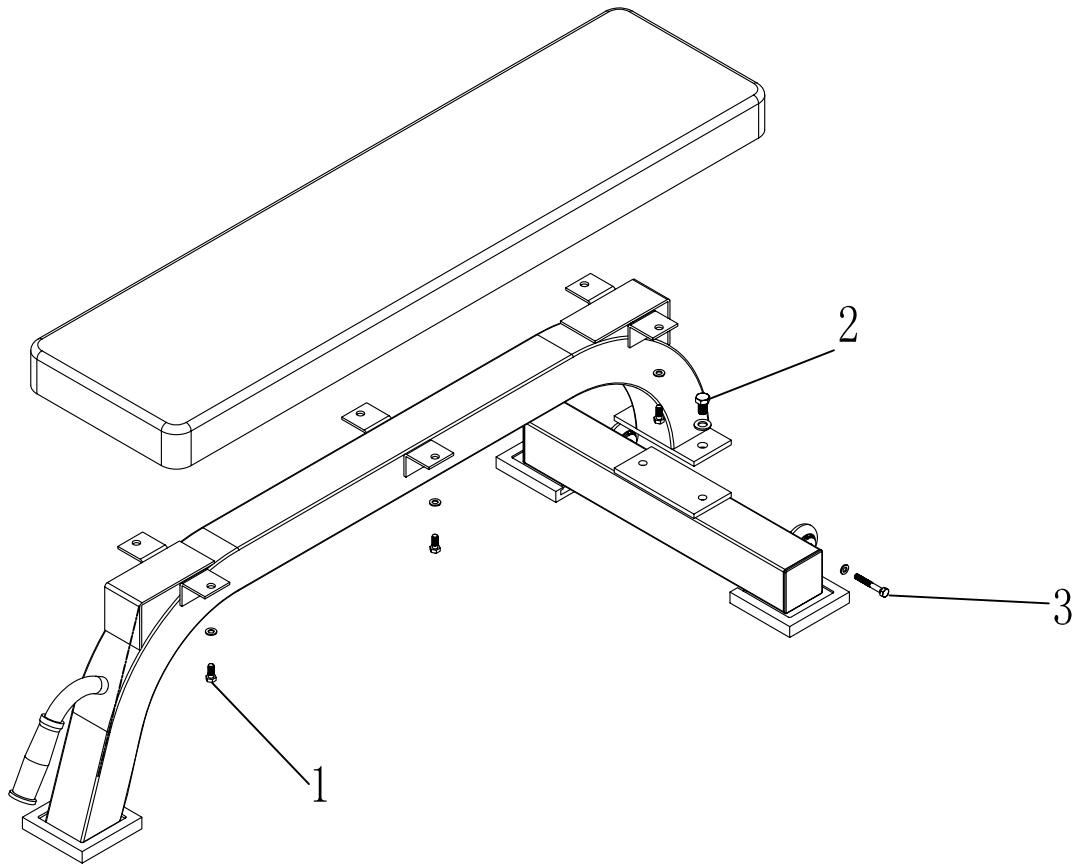

TOORX
PROFESSIONAL LINE

INSTRUCTION

WBX100

Cod : GRLDTOORXWBX100

Rev : 00

Ed : 07/18

The composing of accessories

1		M8*20 bolt, washer ×6	2		M12*20 bolt, washer ×2
3		M6*45 bolt, lock nut, washer ×2			